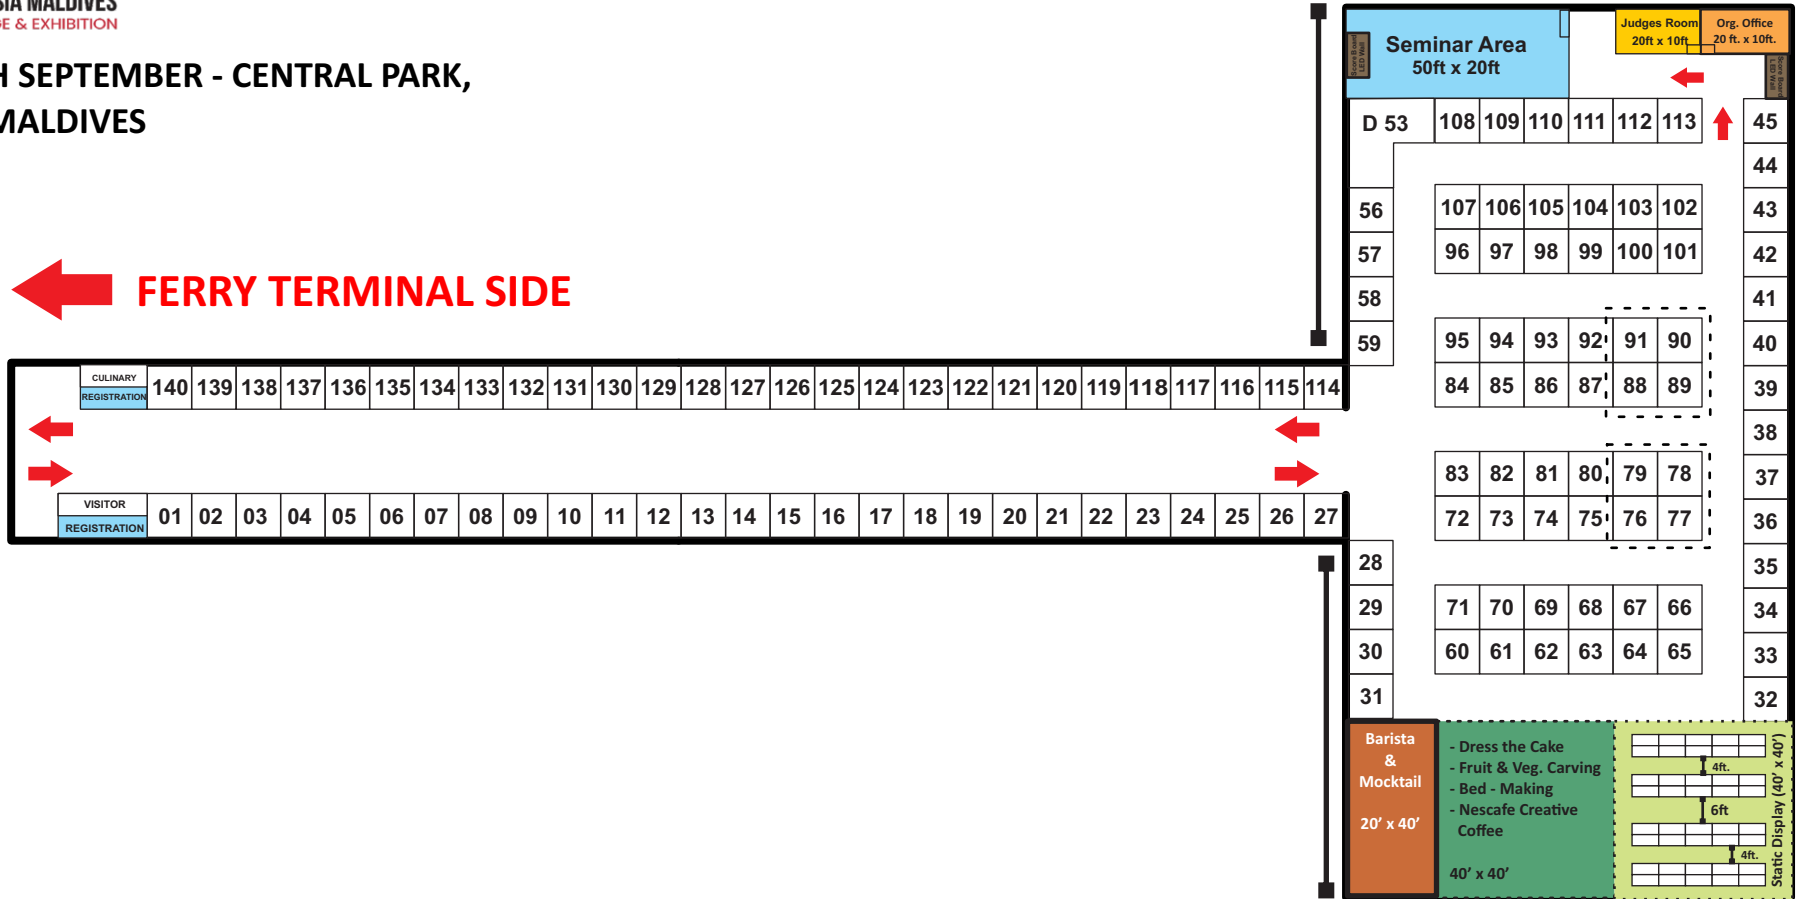

FLOOR PLAN

7TH, 8TH & 9TH SEPTEMBER - CENTRAL PARK,
 HULHUMALE, MALDIVES

ENTRANCE / EXIT ← **FERRY TERMINAL SIDE**

Reserved
Sponsors
Confirmed
Tentative
Available
Pathway

Entire exhibition space will be fully air-conditioned

Standard stall size - 9 sqm. (3m x 3m, Height 2.4m)

"D" Category stall size - 27 sqm. (6m x 3m + 3m x 3m, Height 2.4m)

TERMS AND CONDITION

A tentative booking without a confirmation will only be held for a period of 10 days, and upon exceeding will lead to cancellation without any further notice.